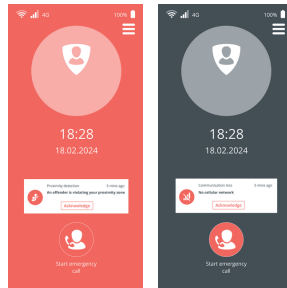

Home Curfew Monitoring

Beacon is a Radio-frequency (RF) transmitter that communicates with the GPS bracelet to provide consistent indoor location information more closely within a specific site. Status and alarms are included in the transmissions and are communicated to the software by the associated bracelet.

Victim App

Securing peace of mind

DIN-i

Victim App

Mobile Proximity Zone

This customizable zone is linked to the app/victim so it “moves” with the phone. Alarm notification is made if offender violates the zone

Emergency Call Button

When pressed/held, phone auto-dials preset emergency number and an alarm is generated in the monitoring system.

The GEOSATIS Victim App

An app (with phone) for victims of domestic violence or other serious crimes. The app communicates location information to the monitoring system, for comparison to the offender GPS bracelet location.